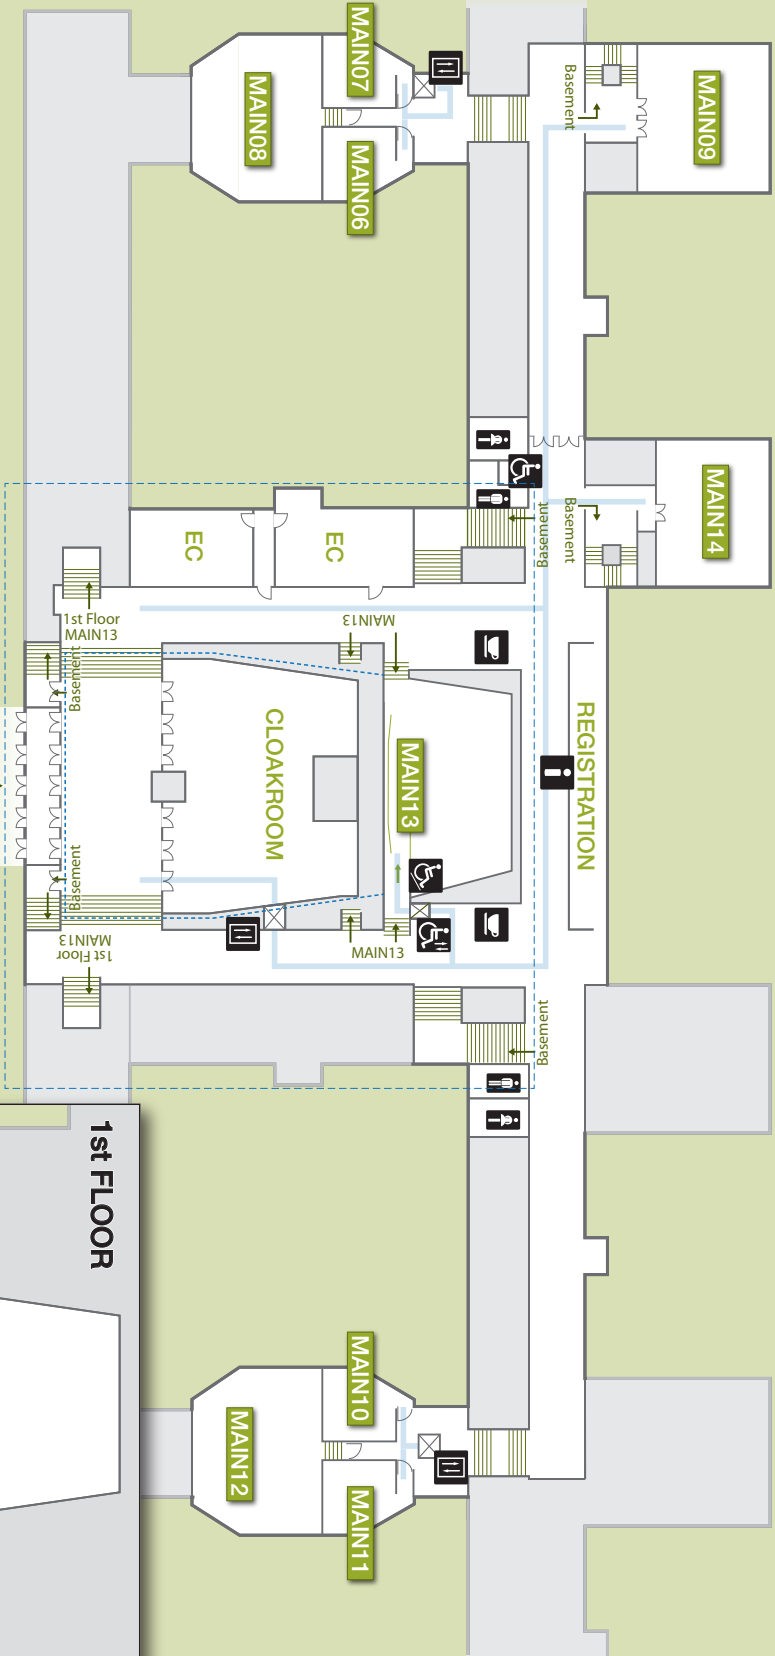

0 500 1000 m

Kartographie: Udo Beha, Regine Spohner

IGC venue with its six sites
 (abbreviations and colours as in the programme)

Cartography: U. Beha, R. Spöfner

MAIN GROUND FLOOR

- Information
- Elevator
- Wheelchair lift
- Wheelchair ramp
- Restroom
- Coffee/Snacks

- MARQUEE
- KEY
- COM
- PHIL

KEY 1st FLOOR

-  Elevator
-  Wheelchair ramp
-  Restroom
-  Restroom
-  Coffee/Snacks

 MAIN
  MARQUEE
  PHIL
  COM

KEY GROUND FLOOR

KEY 1st FLOOR

- B 04 5R Competence Network
- B 05 Leibniz Institut für Länderkunde (IfL)
- B 06 Wissenschaftliche Buchgemeinschaft (WBG)
- B 07/08/12 Ernst Klett Verlag
- B 10 Springer Fachmedien Wiesbaden GmbH
- B 11 UTB GmbH
- B 13 Franz Steiner Verlag
- B 14 E. Schweizerbart Verlagsbuchhandlung
- B 15 IGU Austria/Österreichische Akademie der Wissenschaften
- B 16 German Research Foundation (DFG)
- B 17/17a Westermann

COM 2nd FLOOR

COM 1st FLOOR

-  Elevator
-  Restroom
-  Coffee/Snacks

COM GROUND FLOOR

MARQUEE MAIN KEY PHIL

-  Wheelchair ramp
-  Restroom
-  ATM

↓ COM ↓ KEY → MAIN ↓ MARQUEE →

Tuesday 28th August