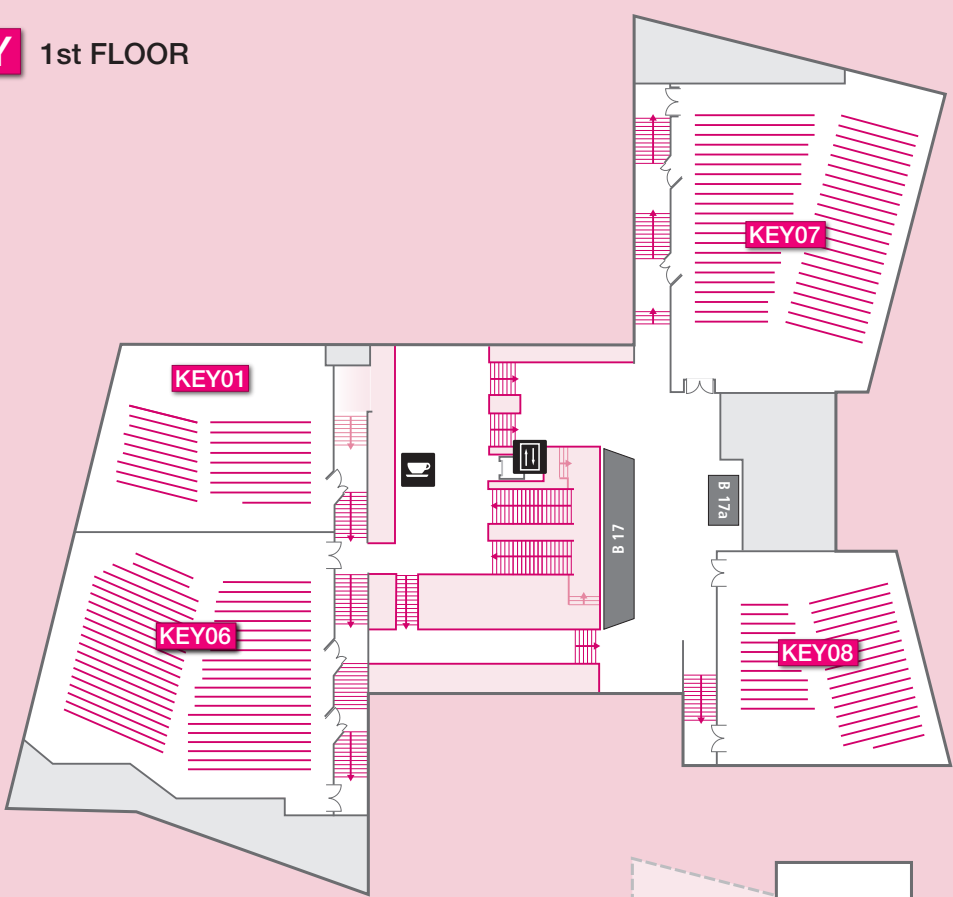

0 500 1000 m

Kartographie: Udo Beha, Regine Spohner

IGC venue with its six sites
 (abbreviations and colours as in the programme)

Cartography: U. Beha, R. Spöfner

MAIN GROUND FLOOR

- Information
- Elevator
- Wheelchair lift
- Wheelchair ramp
- Restroom
- Coffee/Snacks

- MARQUEE
- KEY
- COM
- PHIL

KEY 1st FLOOR

-  Elevator
-  Wheelchair ramp
-  Restroom
-  Restroom
-  Coffee/Snacks

 MAIN
  MARQUEE
  PHIL
  COM

KEY GROUND FLOOR

KEY 1st FLOOR

- B 04 5R Competence Network
- B 05 Leibniz Institut für Länderkunde (IfL)
- B 06 Wissenschaftliche Buchgemeinschaft (WBG)
- B 07/08/12 Ernst Klett Verlag
- B 10 Springer Fachmedien Wiesbaden GmbH
- B 11 UTB GmbH
- B 13 Franz Steiner Verlag
- B 14 E. Schweizerbart Verlagsbuchhandlung
- B 15 IGU Austria/Österreichische Akademie der Wissenschaften
- B 16 German Research Foundation (DFG)
- B 17/17a Westermann

COM 2nd FLOOR

COM 1st FLOOR

-  Elevator
-  Restroom
-  Coffee/Snacks

COM GROUND FLOOR

MARQUEE MAIN KEY PHIL

-  Wheelchair ramp
-  Restroom
-  ATM

↓ COM ↓ KEY → MAIN ↓ MARQUEE →

Tuesday 28th August