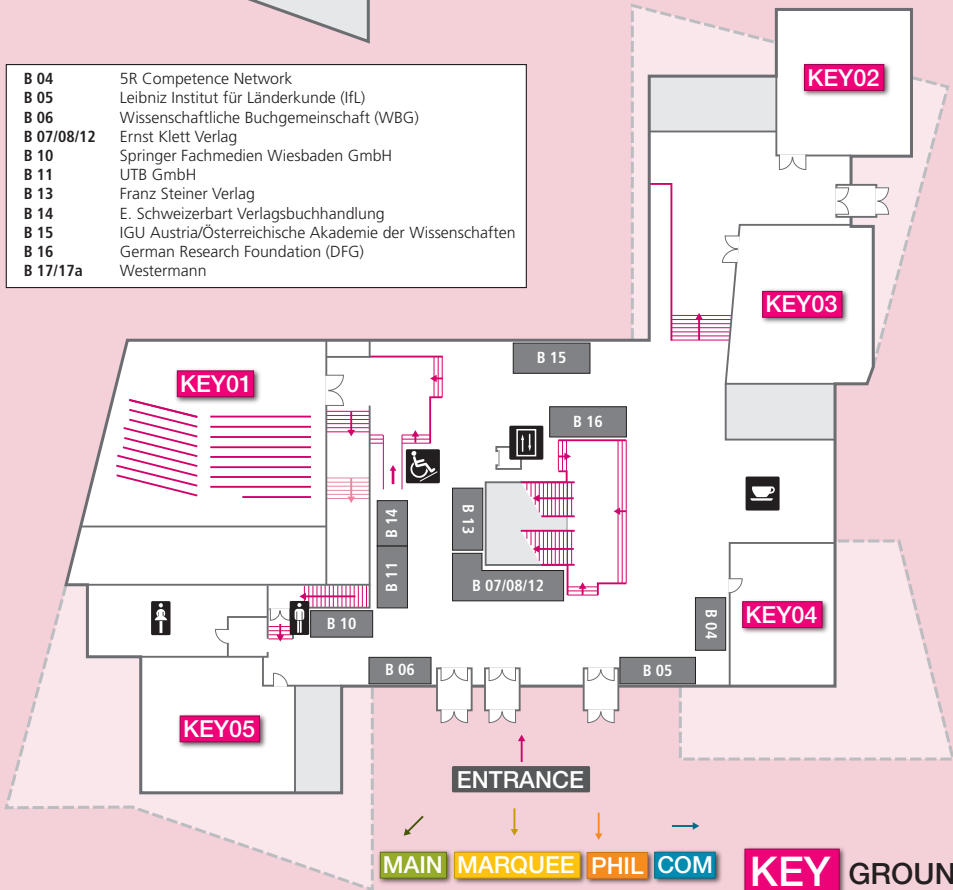

0 500 1000 m

Kartographie: Udo Beha, Regine Spohner

IGC venue with its six sites
 (abbreviations and colours as in the programme)

Cartography: U. Beha, R. Spöfner

MAIN GROUND FLOOR

- Information
- Elevator
- Wheelchair lift
- Wheelchair ramp
- Restroom
- Coffee/Snacks

- MARQUEE
- KEY
- COM
- PHIL

KEY 1st FLOOR

-  Elevator
-  Wheelchair ramp
-  Restroom
-  Restroom
-  Coffee/Snacks

 MAIN
  MARQUEE
  PHIL
  COM

KEY GROUND FLOOR

KEY 1st FLOOR

- B 04 5R Competence Network
- B 05 Leibniz Institut für Länderkunde (IfL)
- B 06 Wissenschaftliche Buchgemeinschaft (WBG)
- B 07/08/12 Ernst Klett Verlag
- B 10 Springer Fachmedien Wiesbaden GmbH
- B 11 UTB GmbH
- B 13 Franz Steiner Verlag
- B 14 E. Schweizerbart Verlagsbuchhandlung
- B 15 IGU Austria/Österreichische Akademie der Wissenschaften
- B 16 German Research Foundation (DFG)
- B 17/17a Westermann

COM 2nd FLOOR

COM 1st FLOOR

-  Elevator
-  Restroom
-  Coffee/Snacks

COM GROUND FLOOR

MARQUEE MAIN KEY PHIL

-  Wheelchair ramp
-  Restroom
-  ATM

↓ COM ↓ KEY → MAIN ↓ MARQUEE →

Tuesday 28th August