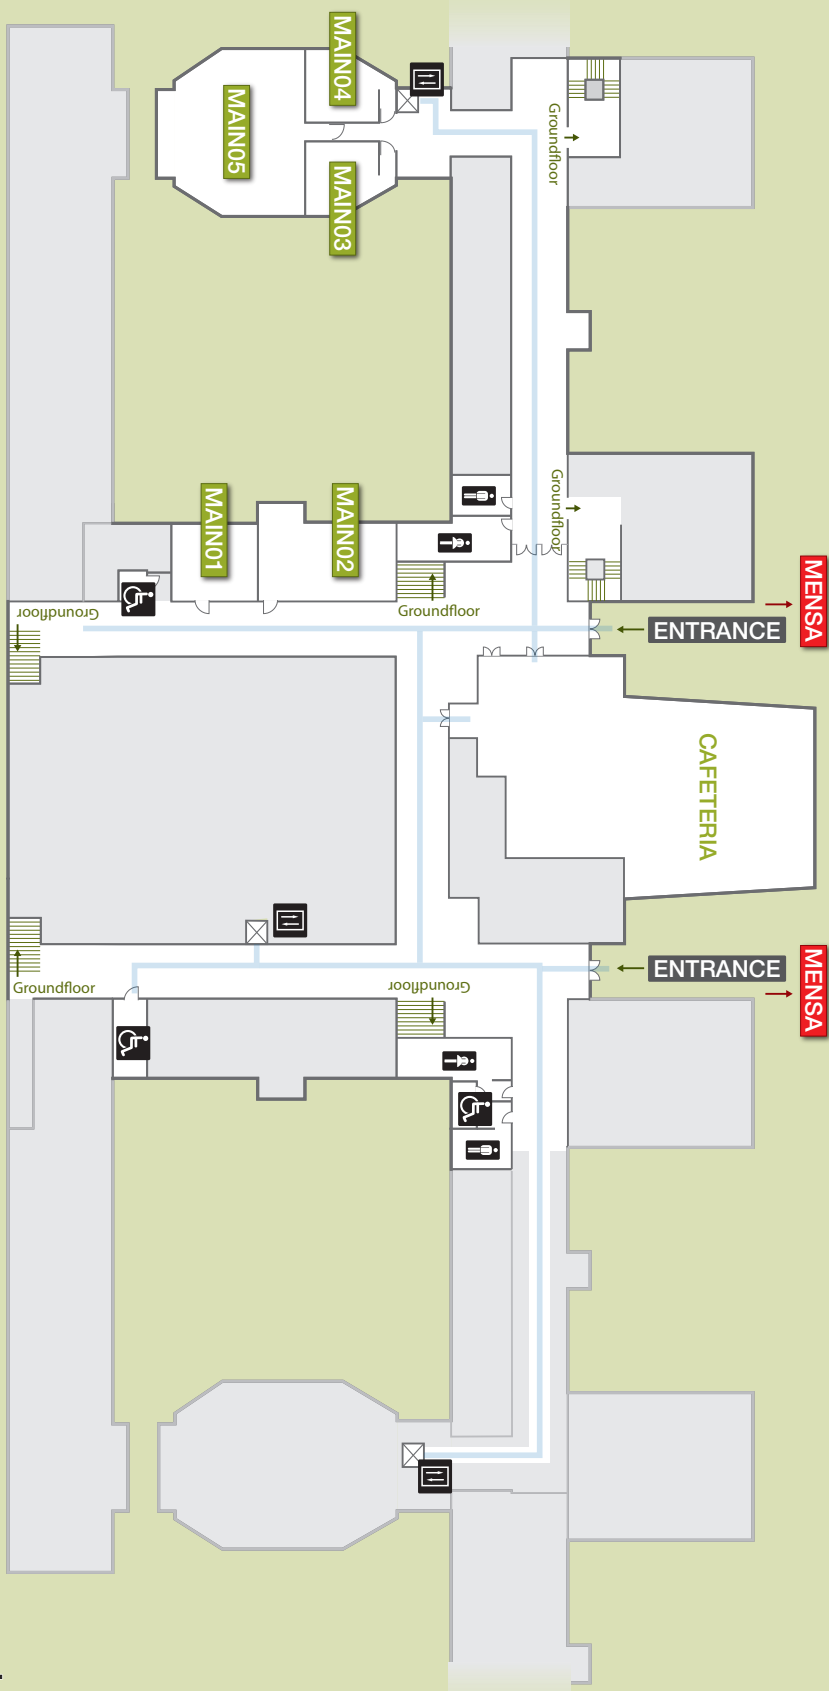

0 500 1000 m

Kartographie: Udo Beha, Regine Spohner

IGC venue with its six sites
 (abbreviations and colours as in the programme)

Cartography: U. Beha, R. Spöfner

MAIN GROUND FLOOR

- Information
- Elevator
- Wheelchair lift
- Wheelchair ramp
- Restroom
- Coffee/Snacks

- MARQUEE
- KEY
- COM
- PHIL

KEY 1st FLOOR

-  Elevator
-  Wheelchair ramp
-  Restroom
-  Restroom
-  Coffee/Snacks

 MAIN
  MARQUEE
  PHIL
  COM

KEY GROUND FLOOR

KEY 1st FLOOR

- B 04 5R Competence Network
- B 05 Leibniz Institut für Länderkunde (IfL)
- B 06 Wissenschaftliche Buchgemeinschaft (WBG)
- B 07/08/12 Ernst Klett Verlag
- B 10 Springer Fachmedien Wiesbaden GmbH
- B 11 UTB GmbH
- B 13 Franz Steiner Verlag
- B 14 E. Schweizerbart Verlagsbuchhandlung
- B 15 IGU Austria/Österreichische Akademie der Wissenschaften
- B 16 German Research Foundation (DFG)
- B 17/17a Westermann

COM 2nd FLOOR

COM 1st FLOOR

-  Elevator
-  Restroom
-  Coffee/Snacks

COM GROUND FLOOR

MARQUEE MAIN KEY PHIL

-  Wheelchair ramp
-  Restroom
-  ATM

↓ COM ↓ KEY → MAIN ↓ MARQUEE →

Tuesday 28th August