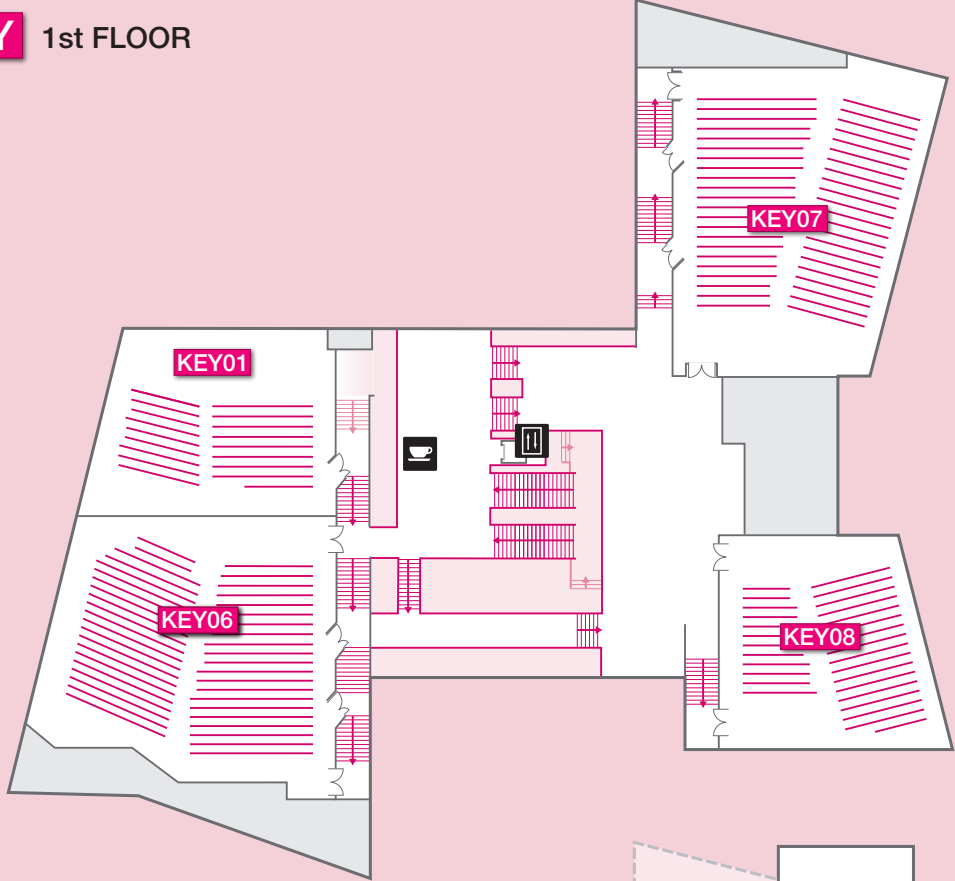

0 500 1000 m

Kartographie: Udo Beha, Regine Spohner

IGC venue with its six sites
 (abbreviations and colours as in the programme)

Cartography: U. Beha, R. Spöfner

MAIN GROUND FLOOR

- Information
- Elevator
- Wheelchair lift
- Wheelchair ramp
- Restroom
- Coffee/Snacks

- MARQUEE
- KEY
- COM
- PHIL

KEY 1st FLOOR

-  Elevator
-  Wheelchair ramp
-  Restroom
-  Restroom
-  Coffee/Snacks

 MAIN
  MARQUEE
  PHIL
  COM

KEY GROUND FLOOR

KEY 1st FLOOR

- B 04 5R Competence Network
- B 05 Leibniz Institut für Länderkunde (IfL)
- B 06 Wissenschaftliche Buchgemeinschaft (WBG)
- B 07/08/12 Ernst Klett Verlag
- B 10 Springer Fachmedien Wiesbaden GmbH
- B 11 UTB GmbH
- B 13 Franz Steiner Verlag
- B 14 E. Schweizerbart Verlagsbuchhandlung
- B 15 IGU Austria/Österreichische Akademie der Wissenschaften
- B 16 German Research Foundation (DFG)
- B 17/17a Westermann

COM 2nd FLOOR

COM 1st FLOOR

-  Elevator
-  Restroom
-  Coffee/Snacks

COM GROUND FLOOR

MARQUEE MAIN KEY PHIL

-  Wheelchair ramp
-  Restroom
-  ATM

↓ COM ↓ KEY → MAIN ↓ MARQUEE →

Tuesday 28th August