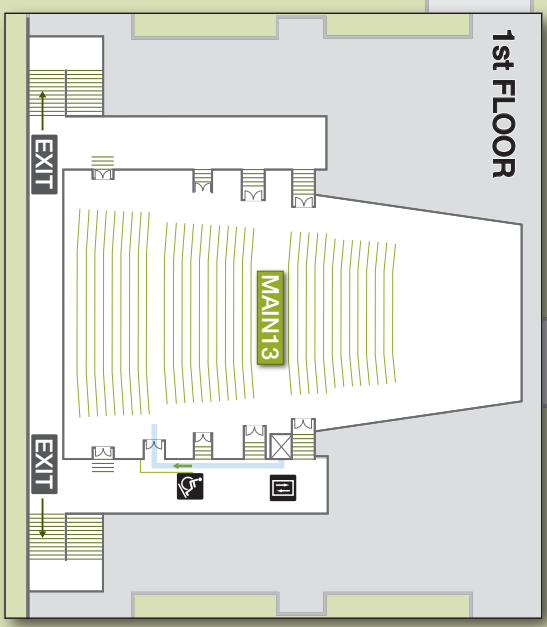

0 500 1000 m

Kartographie: Udo Beha, Regine Spohner

IGC venue with its six sites
 (abbreviations and colours as in the programme)

Cartography: U. Beha, R. Spöfner

MAIN GROUND FLOOR

- Information
- Elevator
- Wheelchair lift
- Wheelchair ramp
- Restroom
- Coffee/Snacks

- MARQUEE
- KEY
- COM
- PHIL

KEY 1st FLOOR

-  Elevator
-  Wheelchair ramp
-  Restroom
-  Restroom
-  Coffee/Snacks

 MAIN
  MARQUEE
  PHIL
  COM

KEY GROUND FLOOR

KEY 1st FLOOR

- B 04 5R Competence Network
- B 05 Leibniz Institut für Länderkunde (IfL)
- B 06 Wissenschaftliche Buchgemeinschaft (WBG)
- B 07/08/12 Ernst Klett Verlag
- B 10 Springer Fachmedien Wiesbaden GmbH
- B 11 UTB GmbH
- B 13 Franz Steiner Verlag
- B 14 E. Schweizerbart Verlagsbuchhandlung
- B 15 IGU Austria/Österreichische Akademie der Wissenschaften
- B 16 German Research Foundation (DFG)
- B 17/17a Westermann

COM 2nd FLOOR

COM 1st FLOOR

-  Elevator
-  Restroom
-  Coffee/Snacks

COM GROUND FLOOR

MARQUEE MAIN KEY PHIL

-  Wheelchair ramp
-  Restroom
-  ATM

↓ COM ↓ KEY → MAIN ↓ MARQUEE →

Tuesday 28th August