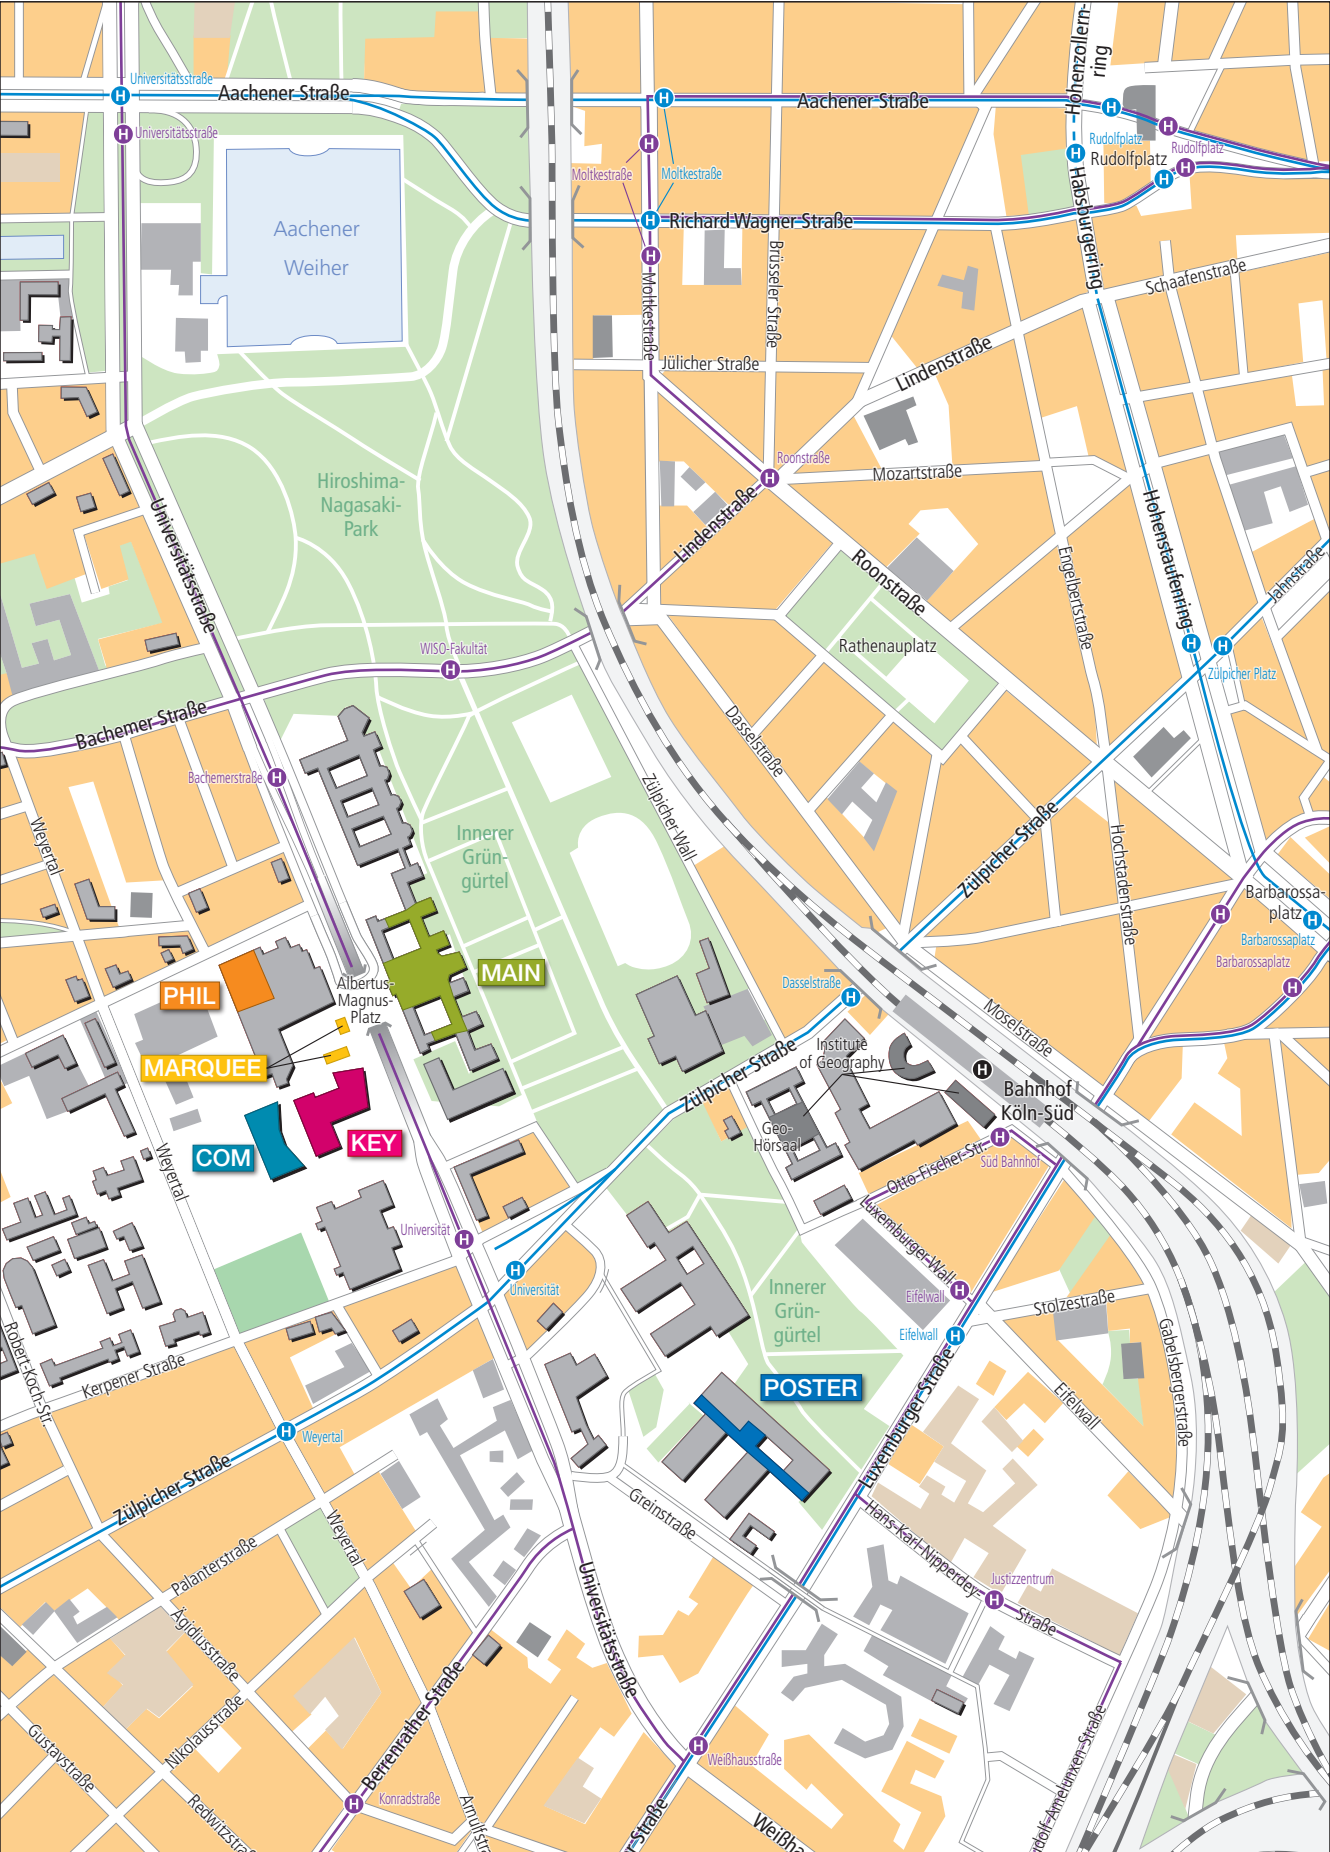

0 500 1000 m

Kartographie: Udo Beha, Regine Spohner

Neuehrenfeld

Neustadt-Nord

Media-Park

Altstadt-Nord

COLOGNE

Dom

Köln Philharmonie/
Cologne Philharmonic Hall

Historic
Town Hall

Gilden im Zims

Deutz

Altstadt-Süd

Neustadt-Süd

University
of Cologne

Cologne inner city

0 500 1000 m

Kartographie: Udo Beha, Regine Spohner

IGC venue with its six sites
 (abbreviations and colours as in the programme)

Cartography: U. Beha, R. Spöfner

MAIN GROUND FLOOR

- Information
- Elevator
- Wheelchair lift
- Wheelchair ramp
- Restroom
- Coffee/Snacks