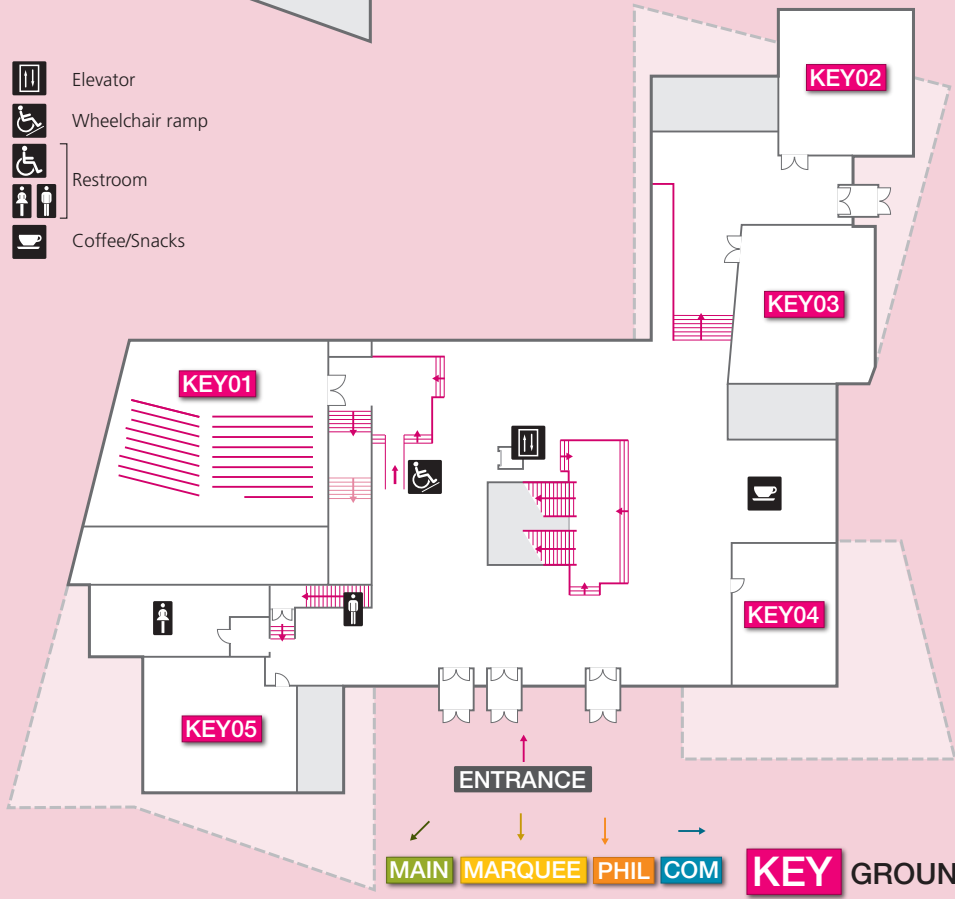

0 500 1000 m

Kartographie: Udo Beha, Regine Spohner

IGC venue with its six sites
 (abbreviations and colours as in the programme)

Cartography: U. Beha, R. Spöfner

MAIN GROUND FLOOR

- Information
- Elevator
- Wheelchair lift
- Wheelchair ramp
- Restroom
- Coffee/Snacks

- MARQUEE
- KEY
- COM
- PHIL

KEY 1st FLOOR

-  Elevator
-  Wheelchair ramp
-  Restroom
-  Restroom
-  Coffee/Snacks

 MAIN
  MARQUEE
  PHIL
  COM

KEY GROUND FLOOR

KEY 1st FLOOR

- B 04 5R Competence Network
- B 05 Leibniz Institut für Länderkunde (IfL)
- B 06 Wissenschaftliche Buchgemeinschaft (WBG)
- B 07/08/12 Ernst Klett Verlag
- B 10 Springer Fachmedien Wiesbaden GmbH
- B 11 UTB GmbH
- B 13 Franz Steiner Verlag
- B 14 E. Schweizerbart Verlagsbuchhandlung
- B 15 IGU Austria/Österreichische Akademie der Wissenschaften
- B 16 German Research Foundation (DFG)
- B 17/17a Westermann

COM 2nd FLOOR

COM 1st FLOOR

-  Elevator
-  Restroom
-  Coffee/Snacks

COM GROUND FLOOR

MARQUEE MAIN KEY PHIL

-  Wheelchair ramp
-  Restroom
-  ATM

↓ COM ↓ KEY → MAIN ↓ MARQUEE →

Tuesday 28th August